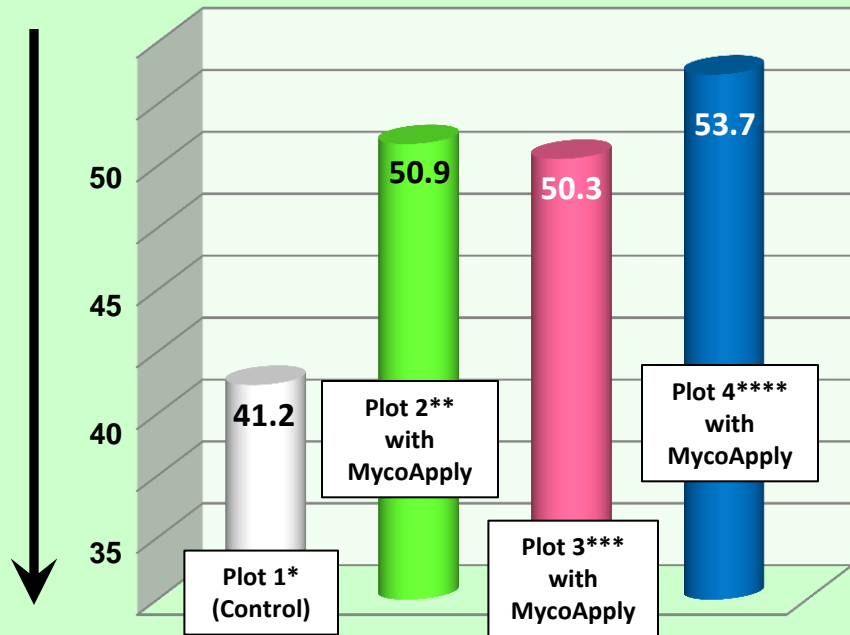

Yield: Tonnes / hectare

Average Tuber Count / Plant 10/18/2014

Yield / unit of fertilizer:

### *MycoApply® increases potato yields and fertilizer efficiencies-2015*

**\*Plot 1 (control):** NPK fertilizer @100 units N; 150 units P; 300 units K, respectively per hectare. **No MycoApply®.**

**\*\*Plot 2:** Control inputs + liquid gypsum @ 20L/ha + fulvic acid @ 5L/ha + MycoApply®

**\*\*\*Plot 3:** Control inputs reduced (**30% less N and 70% less P**) + liquid gypsum @ 20L/ha + fulvic acid @ 5L/ha + MycoApply®.

**\*\*\*\*Plot 4:** Control inputs + MycoApply® only.

**Note:** treated plots received MycoApply® Ultrafine powder applied to seed @ 3 kg / hectare.