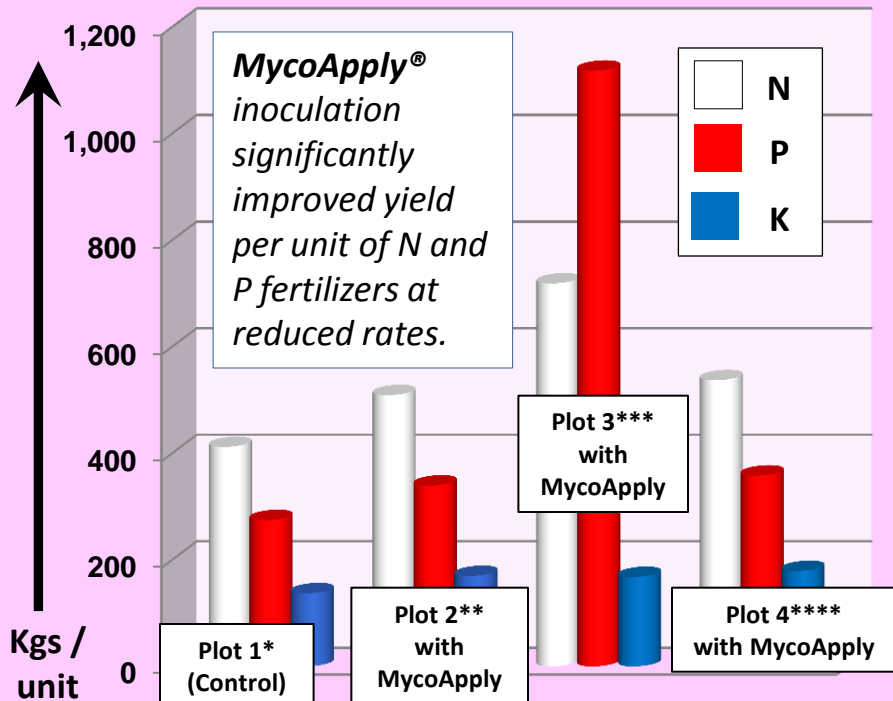

Yield: Tonnes / hectare

Average Tuber Count / Plant 10/18/2014

Yield / unit of fertilizer:

### *MycoApply® increases potato yields and fertilizer efficiencies-2015*

**\*Plot 1 (control):** NPK fertilizer @100 units N; 150 units P; 300 units K, respectively per hectare. **No MycoApply®.**

**\*\*Plot 2:** Control inputs + liquid gypsum @ 20L/ha + fulvic acid @ 5L/ha + MycoApply®

**\*\*\*Plot 3:** Control inputs reduced (**30% less N and 70% less P**) + liquid gypsum @ 20L/ha + fulvic acid @ 5L/ha + MycoApply®.

**\*\*\*\*Plot 4:** Control inputs + MycoApply® only.

**Note:** treated plots received MycoApply® Ultrafine powder applied to seed @ 3 kg / hectare.