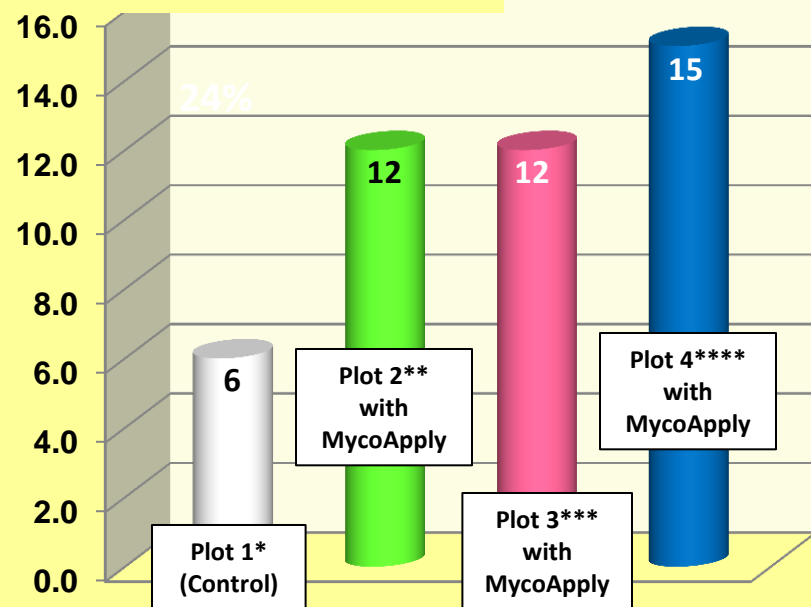

Yield: Tonnes / hectare

Average Tuber Count / Plant 10/18/2014

Yield / unit of fertilizer:

### *MycoApply® increases potato yields and fertilizer efficiencies-2015*

**\*Plot 1 (control):** NPK fertilizer @100 units N; 150 units P; 300 units K, respectively per hectare. **No MycoApply®.**

**\*\*Plot 2:** Control inputs + liquid gypsum @ 20L/ha + fulvic acid @ 5L/ha + MycoApply®

**\*\*\*Plot 3:** Control inputs reduced (**30% less N and 70% less P**) + liquid gypsum @ 20L/ha + fulvic acid @ 5L/ha + MycoApply®.

**\*\*\*\*Plot 4:** Control inputs + MycoApply® only.

**Note:** treated plots received MycoApply® Ultrafine powder applied to seed @ 3 kg / hectare.