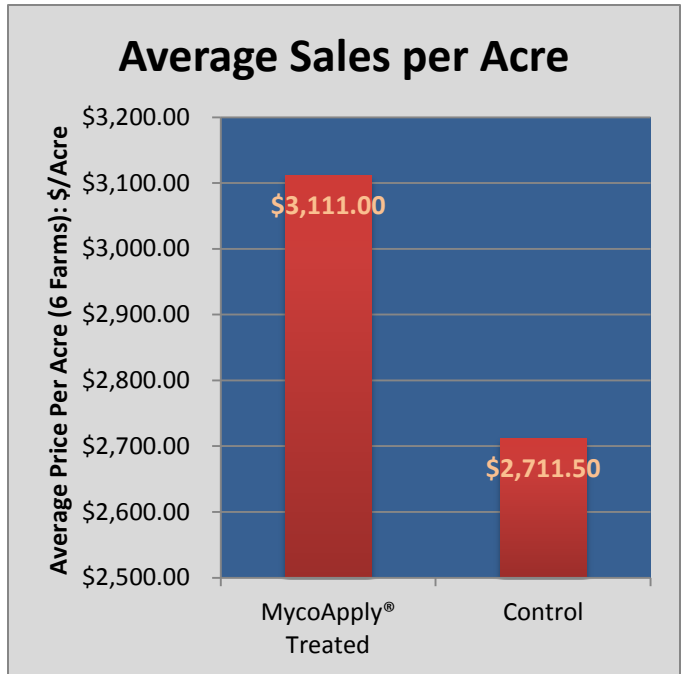

2013 Maine Potato Trials with “MycoApply®” Summary

Footnotes

- 6 trials on 6 farms.
- Average yield **with MycoApply®** was 366 cwt/Acre. Potatoes over 10 Oz was 24%.
- Average yield **with NO MycoApply®** was 319 cwt/Acre. Potatoes over 10 Oz was 21%.
- Average MycoApply® Advantage was 47 cwt/Acre.
- We estimated potato prices at \$8.50/cwt.
- For more information about MycoApply® products please visit www.mycorrhizae.com or call (866) 476-7800