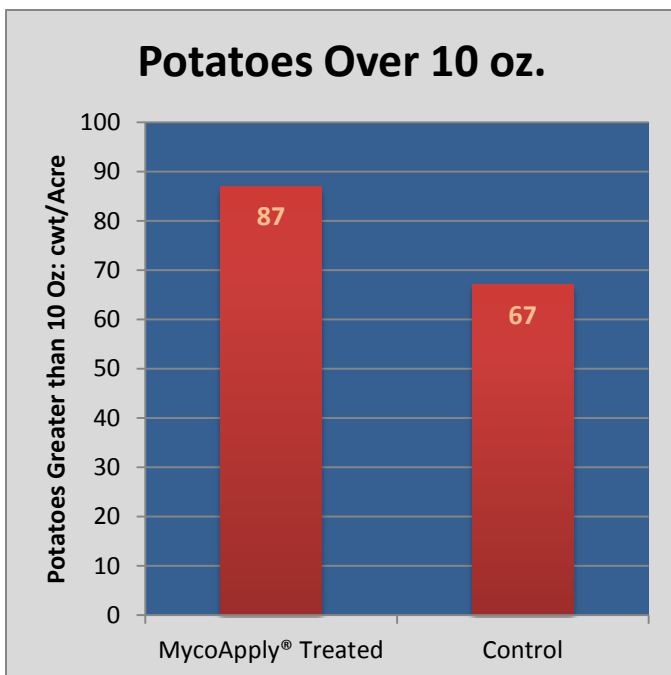

2013 Maine Potato Trials with “MycoApply®” Summary

Footnotes

- 6 trials on 6 farms.
- Average yield **with MycoApply®** was 366 cwt/Acre. Potatoes over 10 Oz was 24%.
- Average yield **with NO MycoApply®** was 319 cwt/Acre. Potatoes over 10 Oz was 21%.
- Average MycoApply® Advantage was 47 cwt/Acre.
- We estimated potato prices at \$8.50/cwt.
- For more information about MycoApply® products please visit www.mycorrhizae.com or call (866) 476-7800