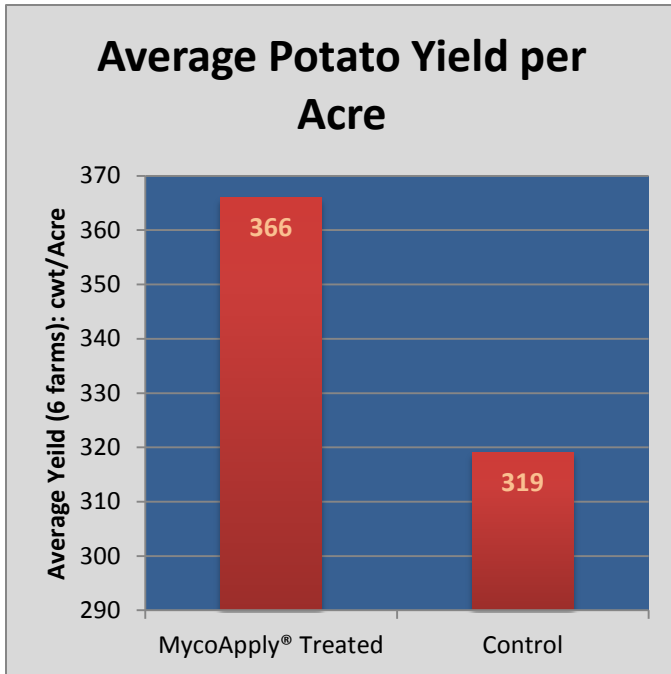

2013 Maine Potato Trials with “MycoApply®” Summary

Footnotes

- 6 trials on 6 farms.
- Average yield **with MycoApply®** was 366 cwt/Acre. Potatoes over 10 Oz was 24%.
- Average yield **with NO MycoApply®** was 319 cwt/Acre. Potatoes over 10 Oz was 21%.
- Average MycoApply® Advantage was 47 cwt/Acre.
- We estimated potato prices at \$8.50/cwt.
- For more information about MycoApply® products please visit www.mycorrhizae.com or call (866) 476-7800